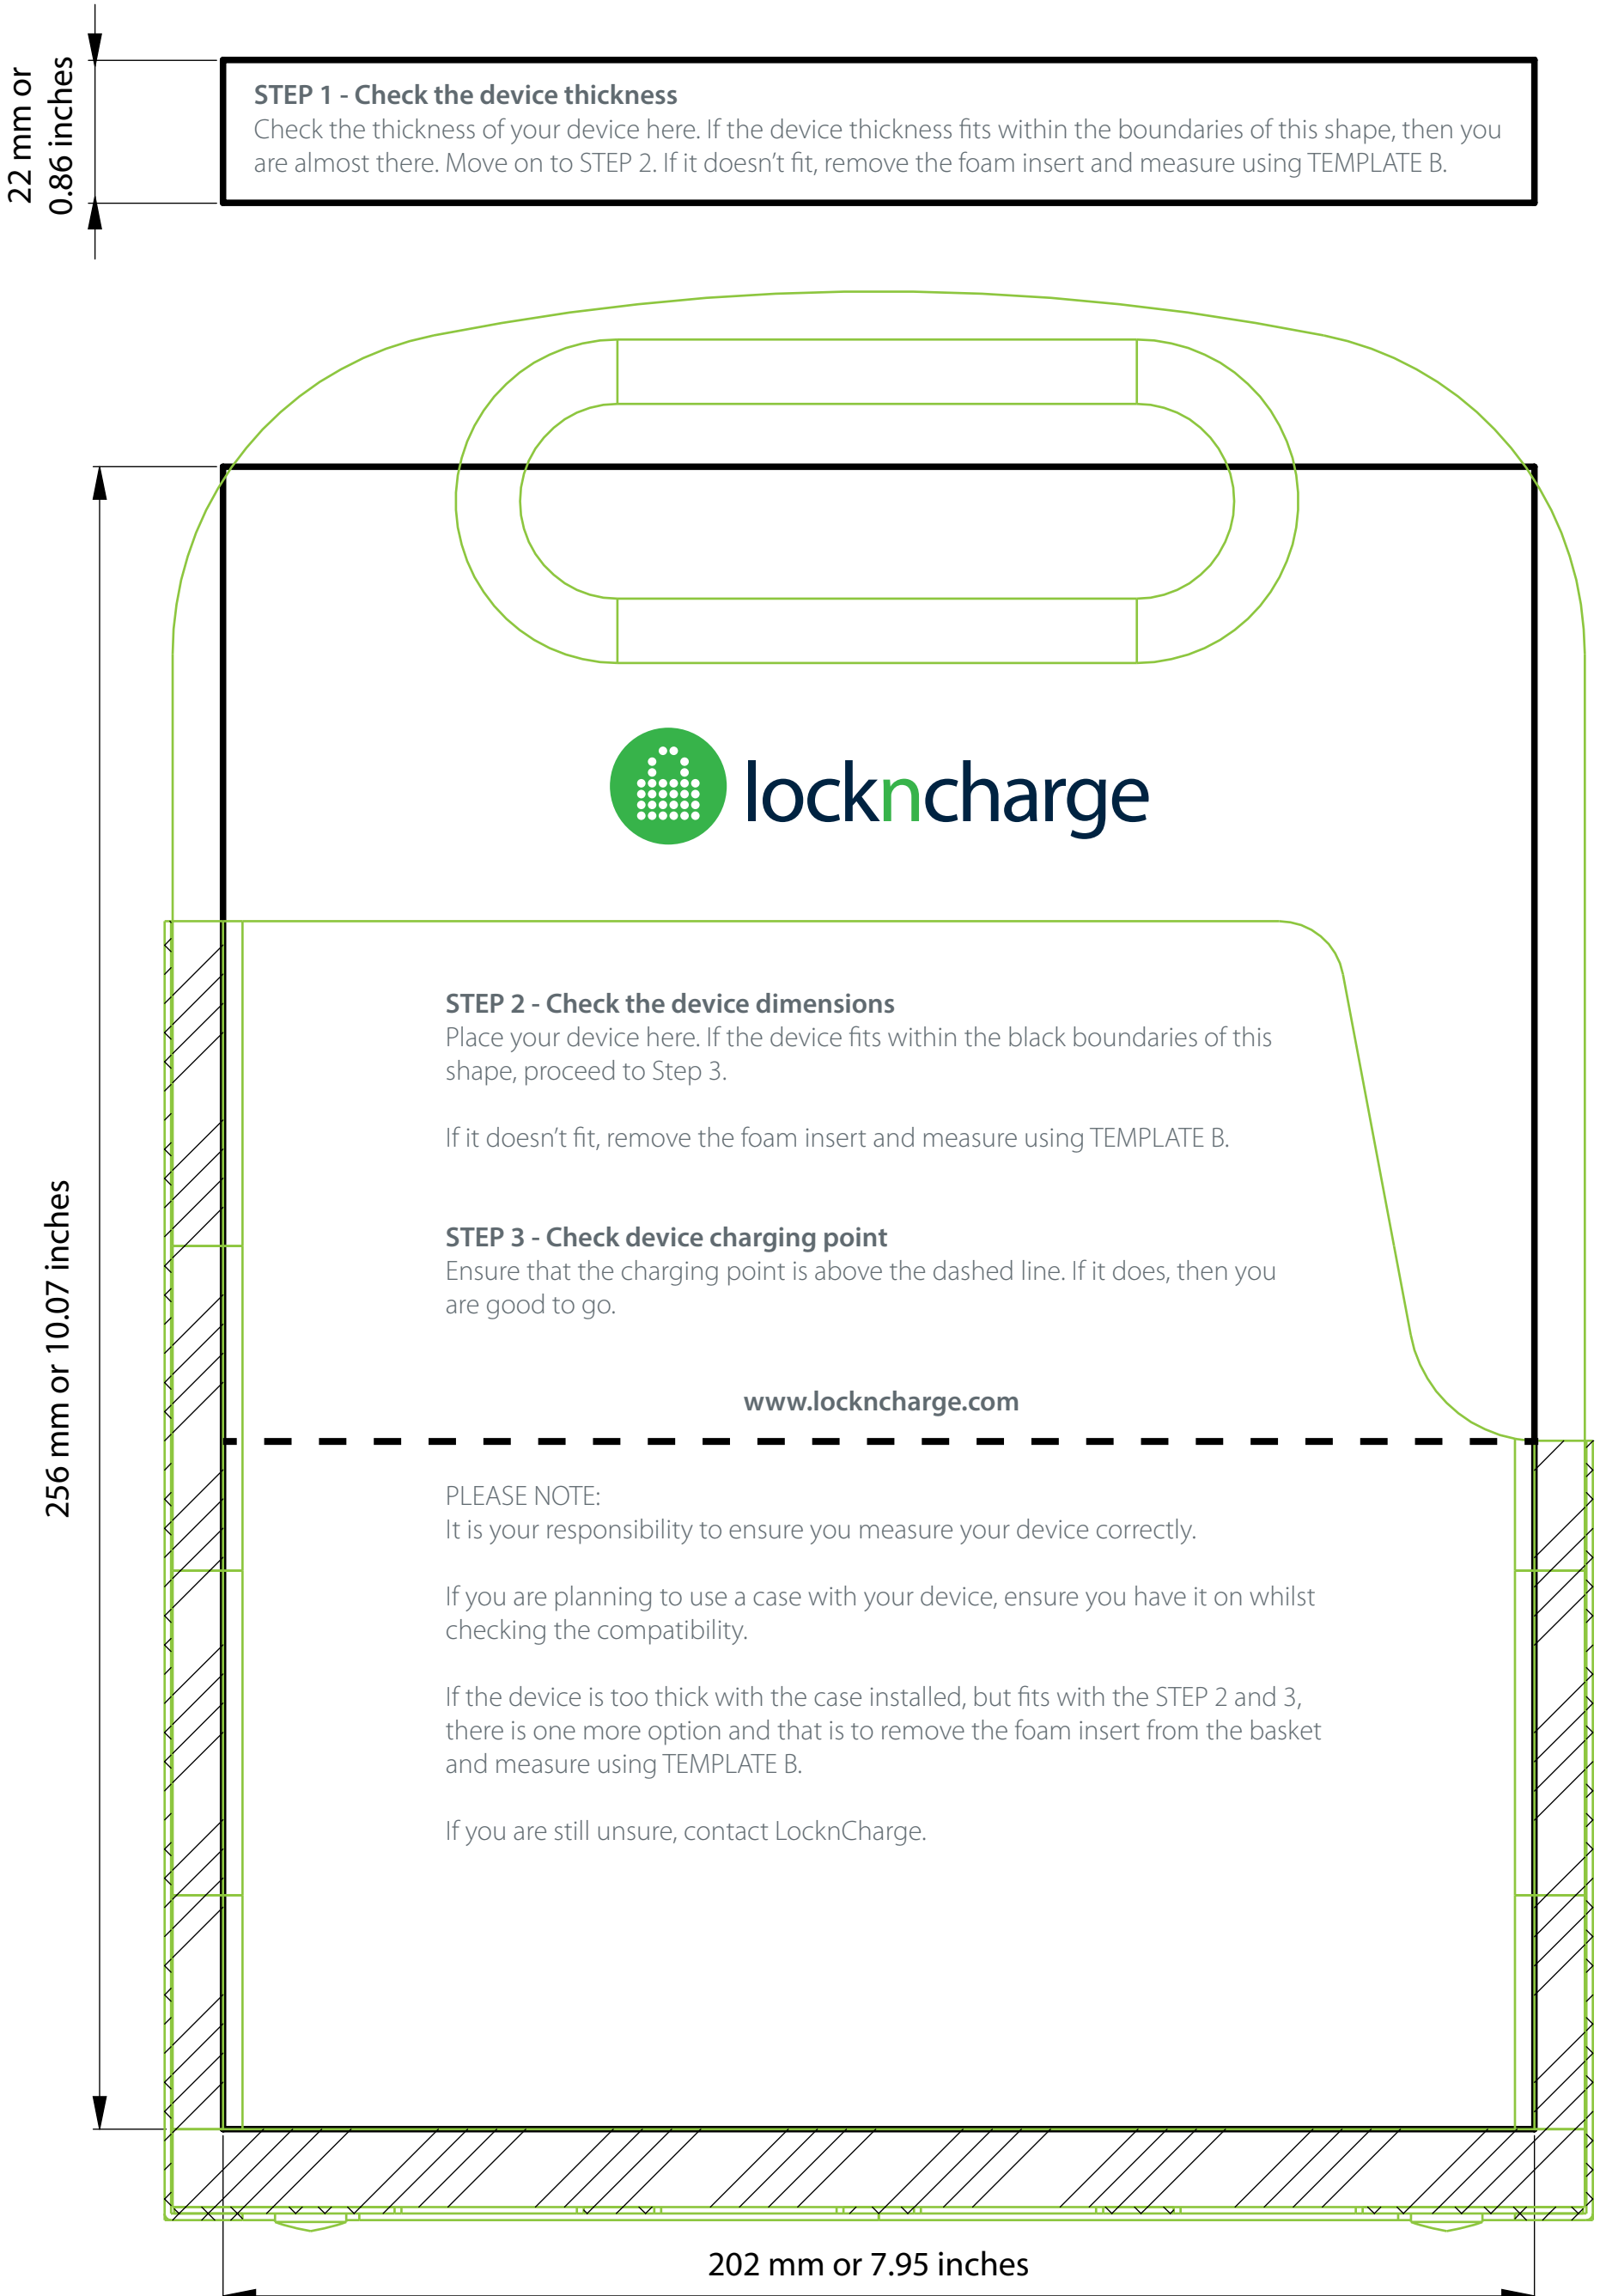

DOES YOUR DEVICE FIT IN OUR 8 SLOT BASKETS? CHECK IT HERE. TEMPLATE A - WITH FOAM.

To ensure accurate measurements, please print to scale and on a Ledger size page (portrait).

DOES YOUR DEVICE FIT IN OUR 8 SLOT BASKETS? CHECK IT HERE. TEMPLATE B - REMOVE FOAM. THIS OPTION IS RECOMMENDED IF YOU ARE STORING DEVICES WITH LARGER CASES.

To ensure accurate measurements, please print to scale and on a Ledger size page (portrait).