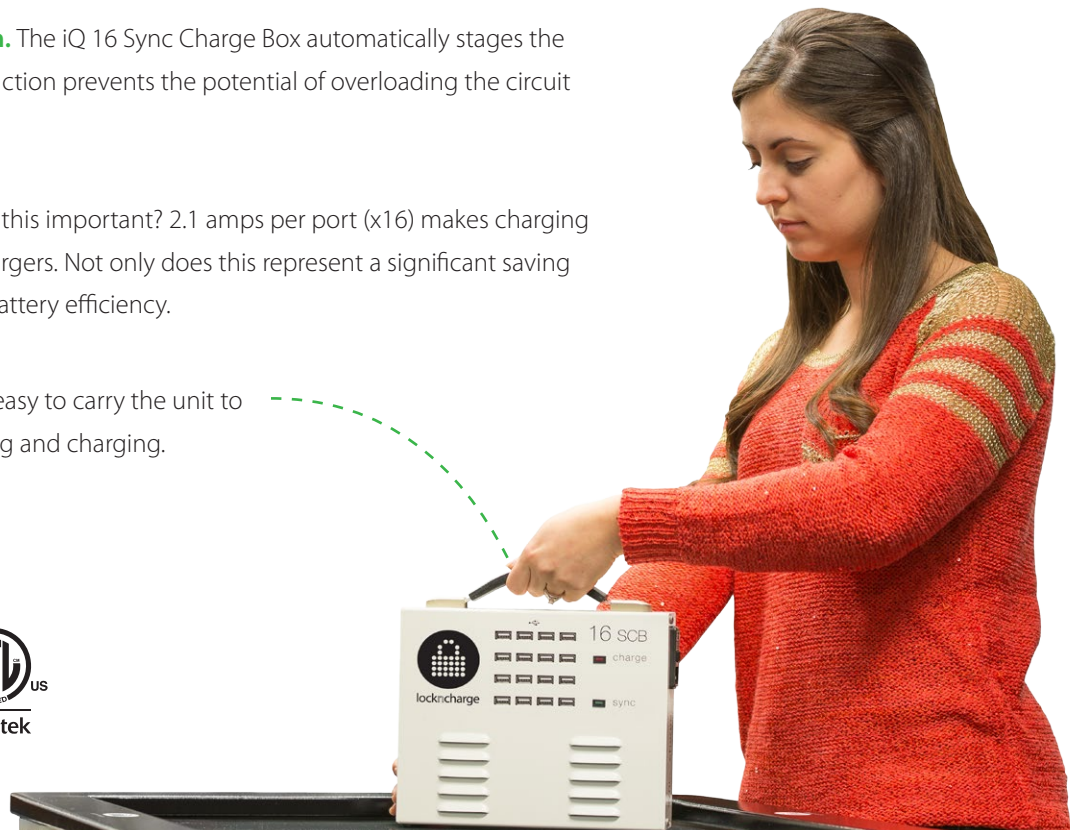

Specifications:

Apple Part Number: LNC16SCB
MSRP: $999
inches: 2.75(L) x 10.02(W) x 8.43(H)
mm: 69.9(L) x 254.5(W) x 214(H)
weight: 4.4 lbs | 2 kg

apple.lockncharge.com

Phone: (888) 217-3090

apple@lockncharge.com