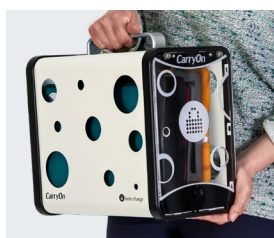

CarryOn™

Mobile Charging Station

Charge, store, secure and carry up to five iPad®, iPad Air™ or iPad Mini™ devices.¹

Specs: 11.9" (H) x 7.2" (W) x 12.3" (L) | 5.5 lbs

LocknCharge makes life easier.

Ultra-Mobile. The CarryOn is the most portable charging station on the market. Its compact design coupled with built in handle makes transporting and distributing devices easier than ever before.

Compatible & Efficient Charging. Universal design and 2.4 amps of power at each port make the CarryOn small but mighty. Compatible with most iPad models, as well as other USB chargeable devices,¹ you can simultaneously charge five at the speed of one.

Additional Key Benefits

Taking Portability to the Next Level. The CarryOn holds up to five devices, together with all the charging hardware and cables in one clean, compact unit.

Efficient and Compatible. An intelligent USB charger delivers 2.4 amps at each port for up to five 7" – 10" tablets, with or without cases, up to 1" thick.² That's Level VI Efficiency for you power geeks out there.

Peace of Mind. The CarryOn includes a keyed lock, aluminum outer shell and impact resistant alloy edging to keep devices safe, secure and protected.

Neat and Tidy. A cable at the back of the unit plugs into main power, then wraps around the cable cleat when you're on the move. The transparent door allows you to quickly check that all devices have been returned.