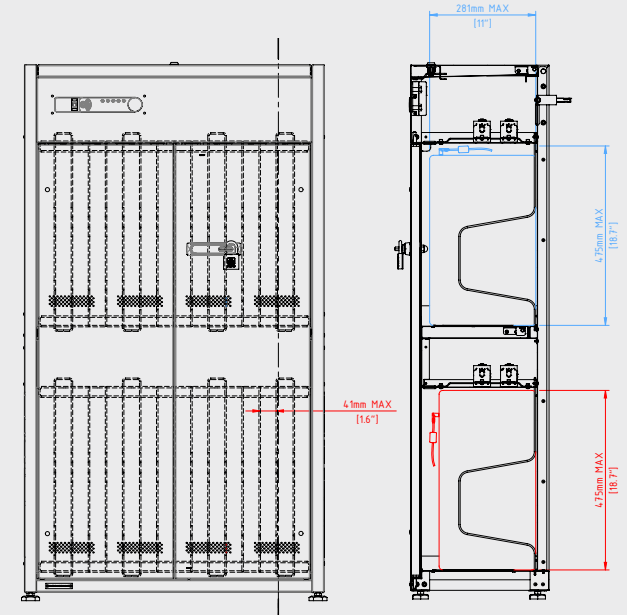

Revolution 32 Wire Device Racks

Designed to fit devices up to 17" including MacBook®, MacBook Pro®, iPad® and many other devices.

Revolution 32 Device Racks

Check Your Device's Compatibility:

- 1 Check where the power inlet is located on your device. Is it on the **side** or **rear**?

- 2 Check device dimensions:

- Use the **blue** measurements on the Cart drawings to the right if the power inlet is on the **side** of your device.
- Use the **red** measurements on the Cart drawings to the right if the power inlet is on the **rear** of your device.

- 3 If your device is smaller than the measurements shown, your device is compatible.

Rev 32 Cabinet SKUs	Description	Total Devices per Cabinet	Max Device Dimensions with Power Cable
LocknCharge SKU: LNC6-10203-US Apple SKU: HQ1W2ZM/A	16 slot device rack pair	32	475 mm (H) x 40 mm (W) x 280 mm (D) 18.7" (H) x 1.6" (W) x 11" (D)